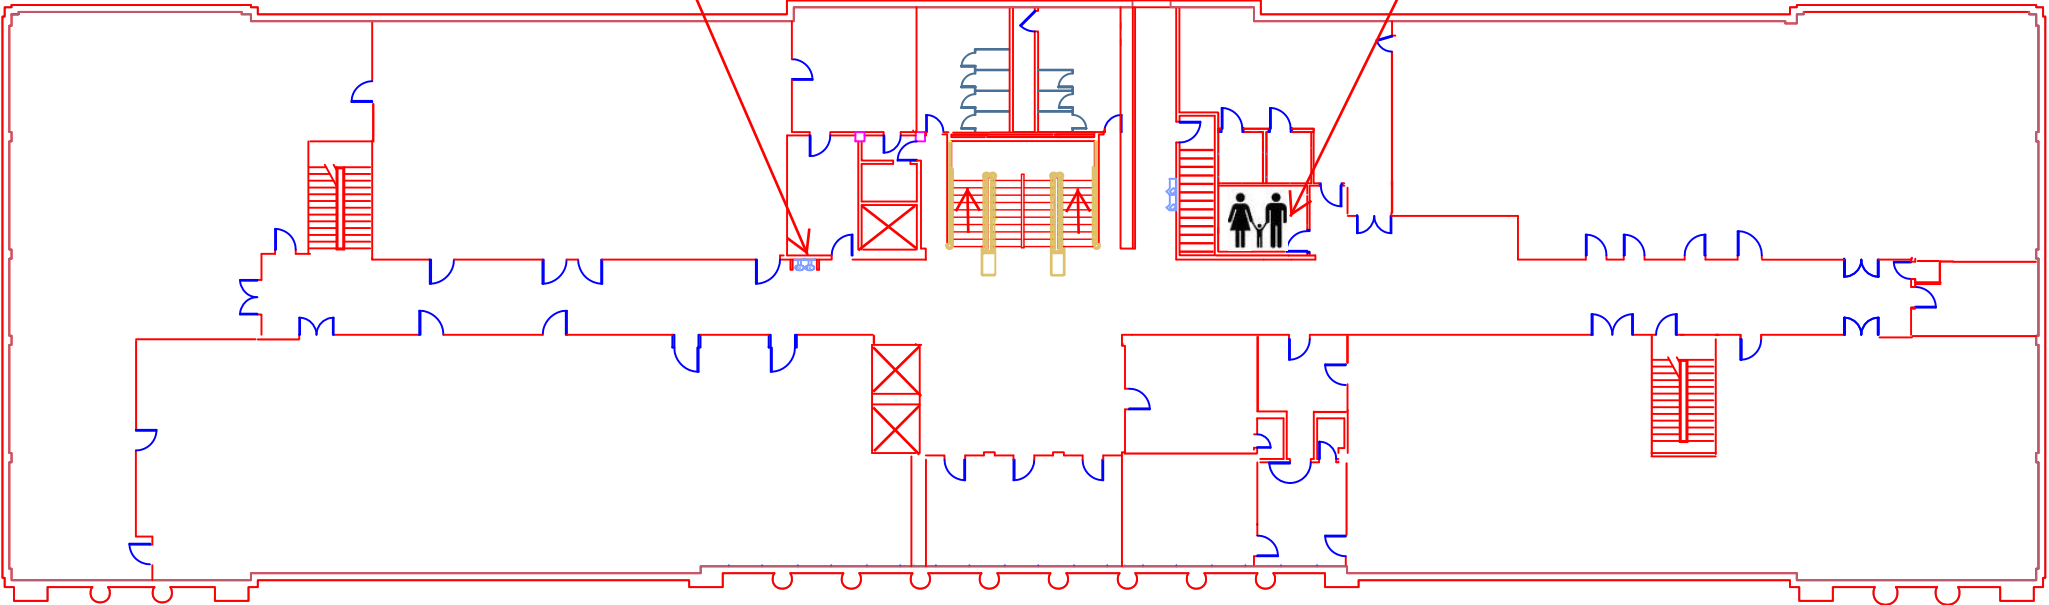

Accessible
Drinking
Fountain

Accessible
Restroom
Family

TO ANNEX

CENTRAL COURTHOUSE
351 N. Arrowhead Ave., SAN BERNARDINO, CA

THIRD Floor